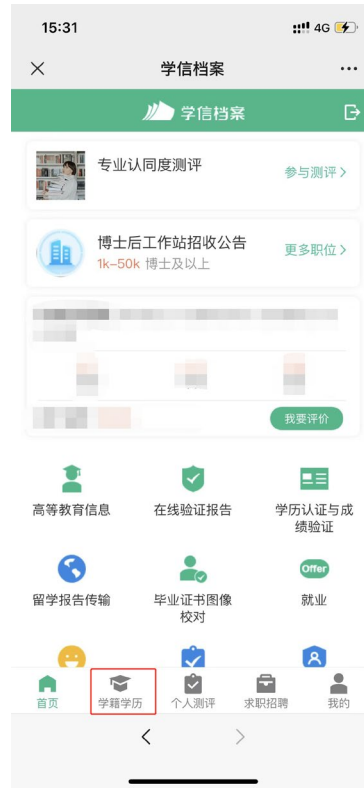

查看采集码途径

2022.7.21

一、学信网学信档案：

1. 登录学信网学信档案

2. 查看本人学籍信息

3. 选择学籍，查看对应采集码

The screenshot shows the 'Xue Xin Archives' (学籍档案) website interface. The top navigation bar includes '学籍信息/图像校对' (Academic Information/Image Correction), '学历信息' (Degree Information), '考研信息' (Postgraduate Exam Information), and '毕业去向' (Graduation去向). The main content area is titled '高校毕业生跟踪调查问卷' (Graduate Tracking Survey Questionnaire). A student profile is displayed for '博士-中国科学院大学-计算机系统结构' (PhD - Chinese Academy of Sciences - Computer System Structure). The profile includes fields for name, gender, birth date, ethnicity, certificate number, school name, level, major, degree type, learning form, department, class, student ID, enrollment date, graduation date, and academic status. A red box highlights the '获取图像采集码' (Get Image Collection Code) button. To the right, there are statistics for '专业推荐' (Major Recommendation), '专业满意度' (Major Satisfaction), and '院校满意度' (Institution Satisfaction).

The screenshot shows a pop-up window titled 'CHSI 图像采集码' (CHSI Image Collection Code). It displays the following information: Name: 张**三 (Zhang ** San), Certificate Number: *****8746, School Name: 北京工业大学 (Beihang University), and Level: 本科 (Bachelor's). A QR code is provided for scanning. Below the QR code, a note states: '此码仅用于图像采集, 采集环节出示, 请及时保存至手机, 不要随意外传' (This code is only for image collection, show it during the collection process, save it to your phone in time, and do not disseminate it randomly). A '保存图片' (Save Image) button is located at the bottom of the pop-up.

二、“学信网”微信公众号

1. 关注学信网公众号，绑定学信网账号，点击“学信账号”，查看学籍学历信息

2. 选择学籍，查看对应采集码

三、学信网 APP

1. 登录学信网 APP，点击“学籍查询”，查看学籍学历信息

2. 选择学籍，查看对应采集码